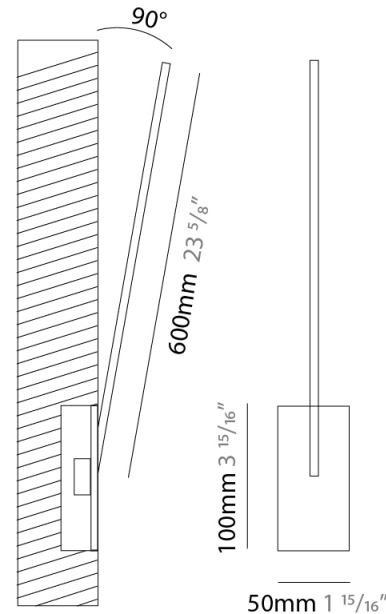

SPILLO 1 ROD RECESSED

D46016- -

base number
Color   Temperature   Finish   Options

1. To build a product code in our configurator select the specify button on the base model # product page
2. To build a manual product code on this datasheet choose from the options listed below in blue font and add the suffix to the base model #

GENERAL

Series: Spillo
Subseries: Spillo 1 Rod
Brand: Icone
Division: Design
Mounting Type: Recessed
Mounting Location: Wall
Subcategory: Ambient

PHYSICAL

Shape: Rectangle
Width (mm): 50
Width (in): 1 ¹⁵/₁₆
Height (mm): 600
Height (in): 23 ⁵/₈
Light Distribution: Adjustable
Fixture Finish: WHI / BLK / CHR / BGD
Fixture Material: Brass

ELECTRICAL

Lamp Type: LED
Total Output Wattage (W): 7.92
Dimming: 0-10V Dimming
Driver Included: No
Driver Location: Remote
Driver Type: Constant Voltage - 120Vac
Driver Class: Class 2
Input Voltage (V): 120
Output Voltage (V): 12
Upon Request: (Not included, see components) 0-10Vdc dimming / 277Vac

LED

Color Temperature (°K): 2700 / 3000
Nominal Lumen (lm): 660
CRI: >90 CRI
Lamp Life (hrs): 50000

OPTICAL

Adjustability: Tilt 120°

RATINGS AND CERTIFICATIONS

Certified By: Certified for North American Standards
IP rating: IP20