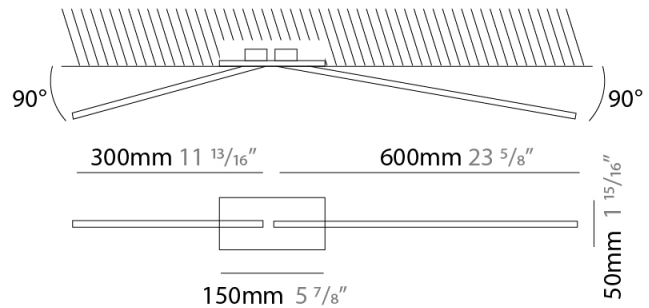

GENERAL

Series: Spillo
 Subseries: Spillo 1 Rod
 Brand: Icone
 Division: Design
 Mounting Type: Recessed
 Mounting Location: Wall
 Subcategory: Ambient

PHYSICAL

Shape: Rectangle
 Width (mm): 50
 Width (in): 1 ¹⁵/₁₆
 Height (mm): 600
 Height (in): 23 ⁵/₈
 Light Distribution: Adjustable
 Fixture Finish: WHI / BLK / CHR / BGD
 Fixture Material: Brass

GENERAL

Series: Spillo
 Subseries: Spillo 2 Rod
 Brand: Icone
 Division: Design
 Mounting Type: Recessed
 Mounting Location: Ceiling
 Subcategory: Ambient

PHYSICAL

Shape: Rectangle
 Length (mm): 50
 Length (in): 1 ¹⁵/₁₆
 Width (mm): 900
 Width (in): 35 ⁷/₁₆
 Height (mm): 600
 Height (in): 23 ⁵/₈
 Light Distribution: Adjustable
 Fixture Finish: WHI / BLK / CHR / BGD
 Fixture Material: Brass

LED

Color Temperature (°K): 2700 / 3000
 Nominal Lumen (lm): 990
 CRI: >90 CRI
 Lamp Life (hrs): 50000

OPTICAL

Adjustability: Tilt 90°

RATINGS AND CERTIFICATIONS

Certified By: Certified for North American Standards
 IP rating: IP20